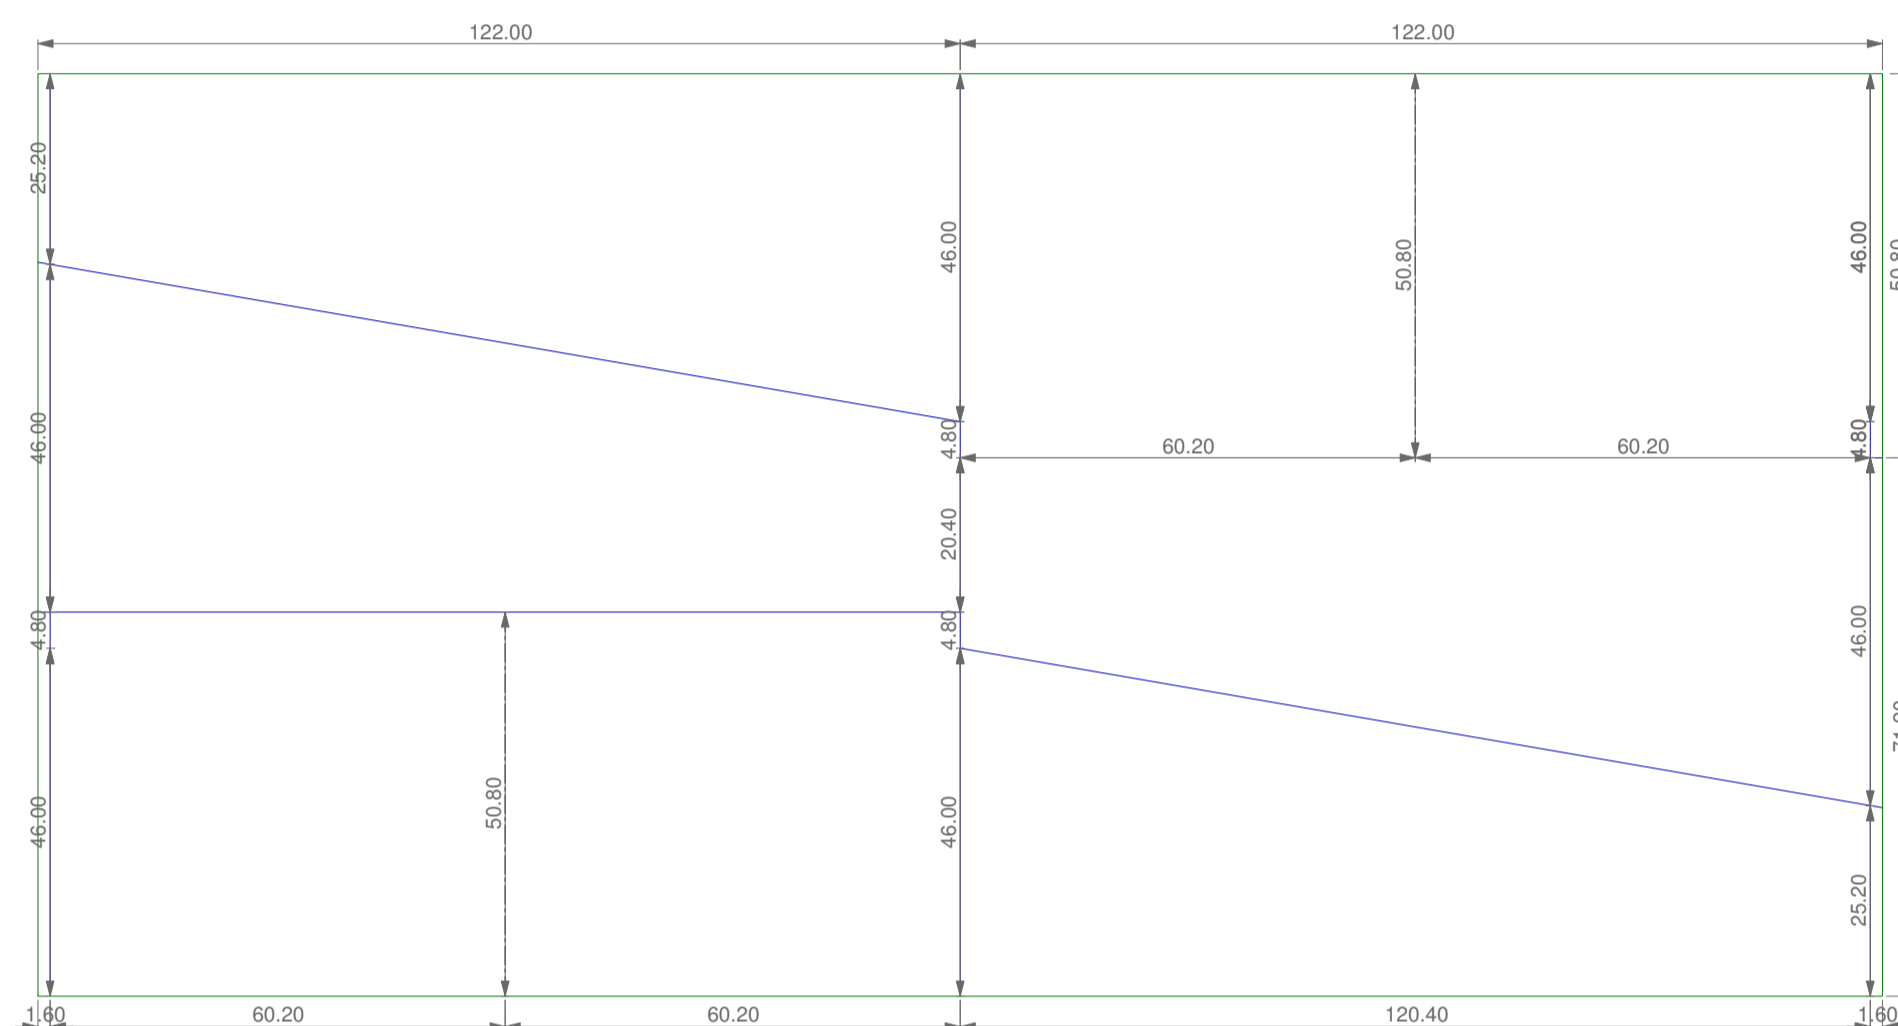

One sheet of 3 mm marine grade okoume plywood (244 x 122 cm)

Mark all straight lines

Mark all curves

Dimensions for the gores