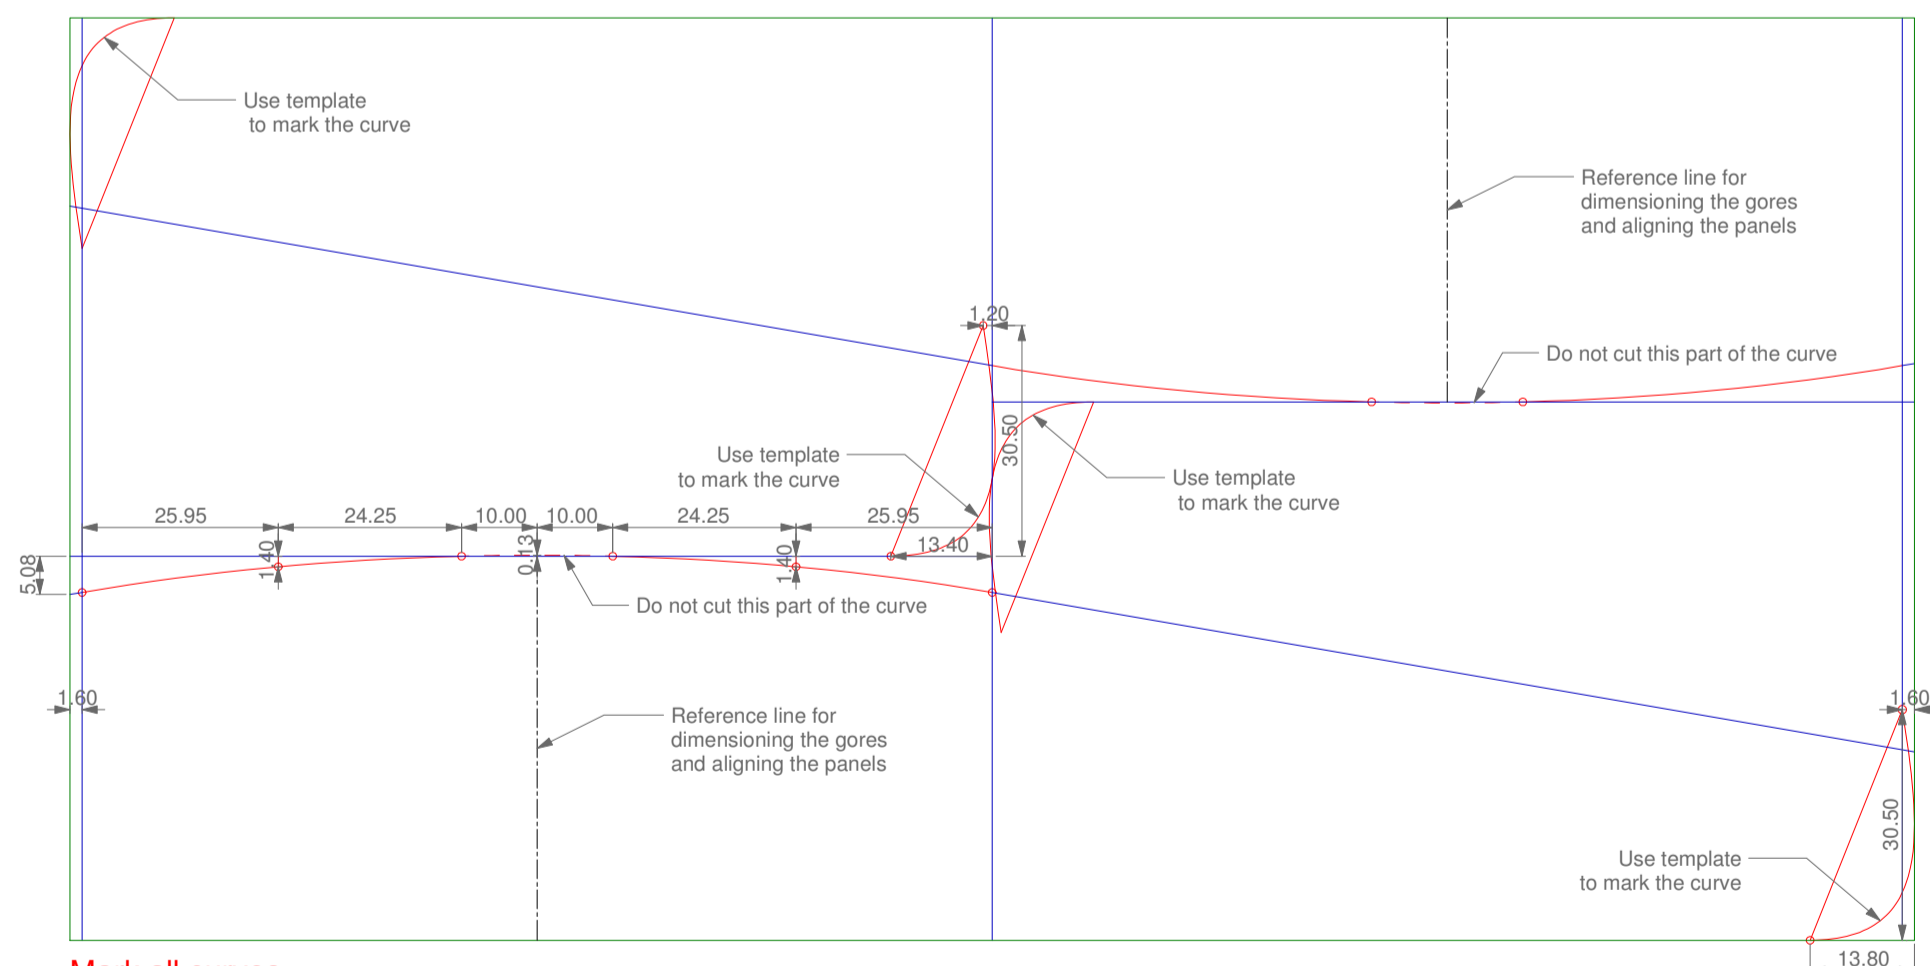

One sheet of 3 mm marine grade okoume plywood (244 x 122 cm)

Mark all straight lines

Mark all curves

Dimensions for the gores